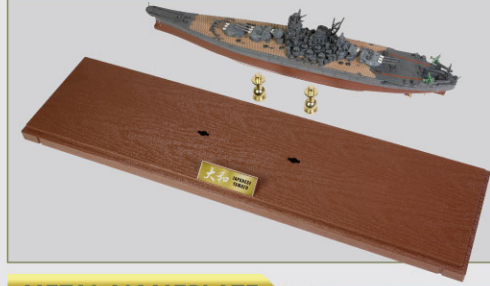

FORCES OF VALOR
COMBAT PROVEN MACHINES

1:700
COMBATANT SHIP

FULL HULL EDITION

YAMATO-CLASS BATTLESHIP

YAMATO

Operation Kikusui Ichi-Go 1945

DIECAST-LOWER HULL

INTRICATE SURFACE DETAILS AND FOV SIGNATURE WEATHERING EFFECTS

YAMATO
Operation Kikusui Ichi-Go
1945

FULL HULL EDITION

大和

1:700
JAPANESE YAMATO-CLASS BATTLESHIP
WJ-861121A

大和 JAPANESE YAMATO

New Gimmicks

MOVABLE EACH GUN BARREL

NEW MOLD

CARRIER-BASED AIRCRAFT

MITSUBISHI F1M2

DISPLAY BASE

COMPACT

EXTENSION & IMPOSING!

OLD

NEW

REMOVABLE PARTS

METAL NAMEPLATE

REAR STRUCTURE

FIXED PARTS

FLEXIBLE PARTS

OLD

NEW

TURRETS MOVEMENT

LINKAGE GUN BARREL