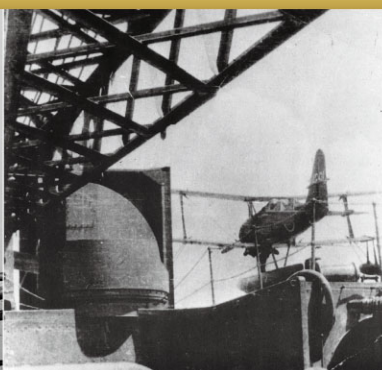

FORCES OF VALOR
COMBAT PROVEN MACHINES

1:700
COMBATANT SHIP

FULL HULL EDITION

YAMATO-CLASS BATTLESHIP

YAMATO

Operation Kikusui Ichi-Go 1945

DIECAST-LOWER HULL

INTRICATE SURFACE DETAILS AND FOV SIGNATURE WEATHERING EFFECTS