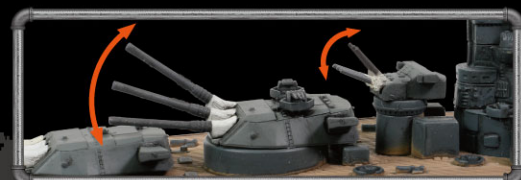

UNIQUE MOVABLE EACH GUN BARREL