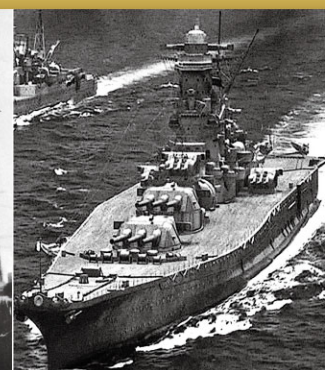

FORCES OF VALOR
COMBAT PROVEN MACHINES

1:700
COMBATANT SHIP

FULL HULL EDITION

YAMATO-CLASS BATTLESHIP

YAMATO

Operation Kikusui Ichi-Go 1945

DIECAST-LOWER HULL

INTRICATE SURFACE DETAILS AND FOV SIGNATURE WEATHERING EFFECTS