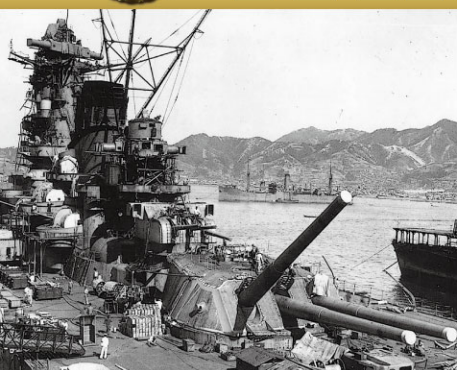

FORCES OF VALOR
COMBAT PROVEN MACHINES

1:700
COMBATANT SHIP

FULL HULL EDITION

YAMATO-CLASS BATTLESHIP

YAMATO

Operation Kikusui Ichi-Go 1945

DIECAST-LOWER HULL

INTRICATE SURFACE DETAILS AND FOV SIGNATURE WEATHERING EFFECTS