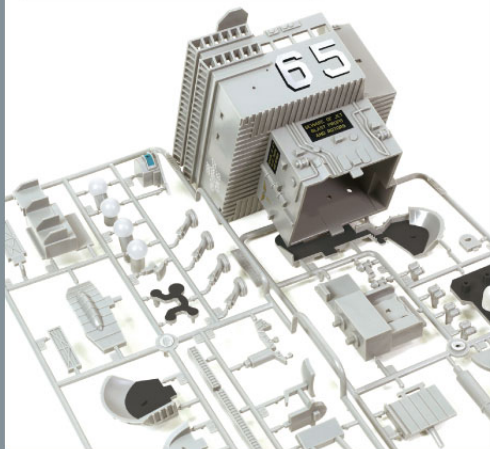

FOV-831112 DECK L

VF-31 TOMCATTERS

ADMIRAL'S BRIDGE

1:200
MODEL KIT

PRE-PAINT Parts!

Pre-painted assembly model kit...

PLASTIC MATERIAL COLOR

A-L Box Dimension:
145mm(L) x 41.5(W) x 430(H)

1:200
MODEL KIT

Admiral's bridge Box Dimension:
145mm(L) x 430(W) x 129(H)