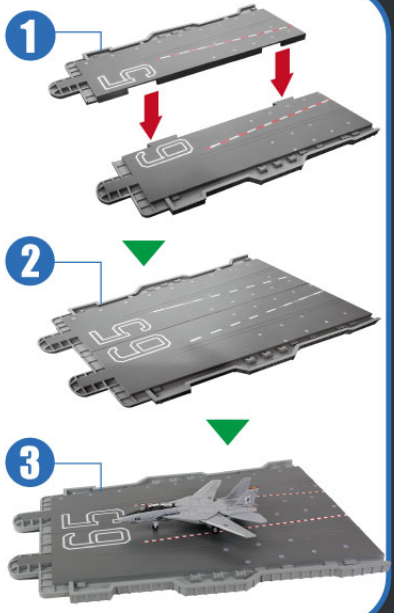

Reference site

F-14&CVN-65

YOUTUBE

WALTERSONS

info@waltersons.com
info@forcesofvalor.com

ケタ 迷いの 情熱
WALTERSONS

The Flight Deck series is a set of decks, can be connected like a jigsaw puzzle. When all decks are connected, you will have a huge 1/200 scale full aircraft deck with approx 68 inches long. Place the painted F-14s (included one piece in each section) on the deck and recreate your own realistic aircraft carrier deck.

AIRCRAFT AND DECK

SIMPLE ASSEMBLY!

FOV-831101 DECK A

VF-41 BLACK ACES

FOV-831102 DECK B

VF-1 WOLFPACK

FOV-831103 DECK C

VF-2 BOUNTY HUNTERS