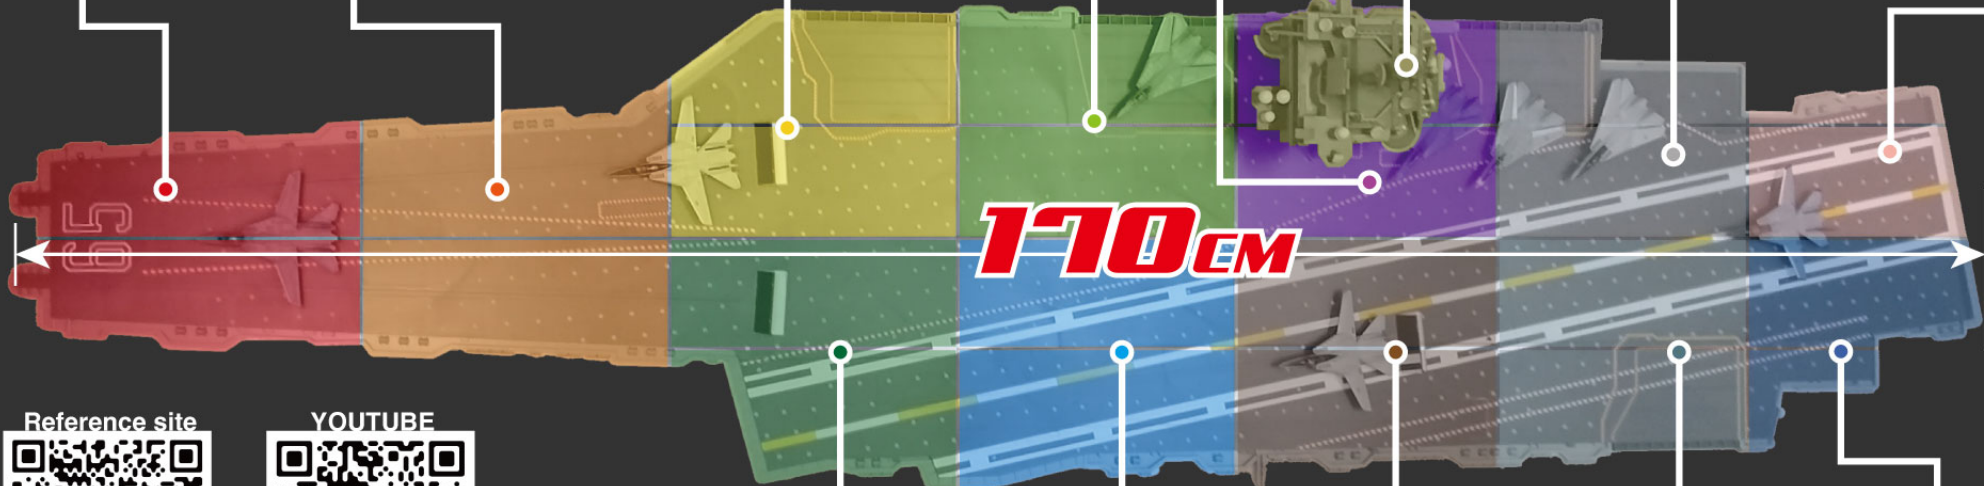

SECTION M
ADMIRAL'S BRIDGE

170cm